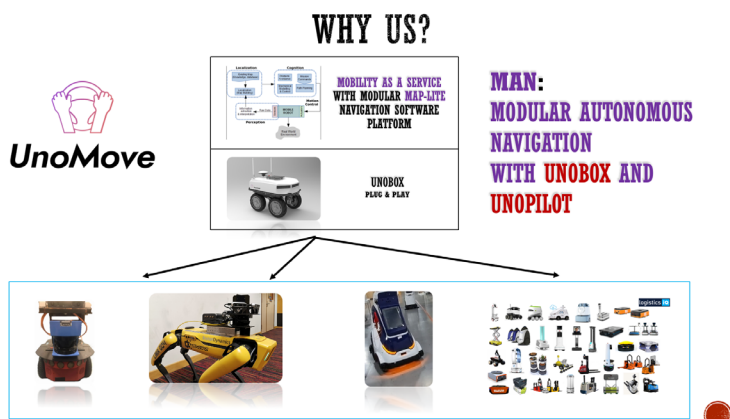

UnoMove

Provide Brain for Robotics

UnoMove is a Singapore-based company that specializes in using pure computer vision technology to solve robot navigation problems. They offer a comprehensive navigation framework and have developed modular intelligent navigation modules, including UnoBox and UnoPilot. These products enable large-scale navigation without relying on high-precision positioning and advanced mapping, and they leverage digital twin technology for efficient modeling and low-cost navigation management.